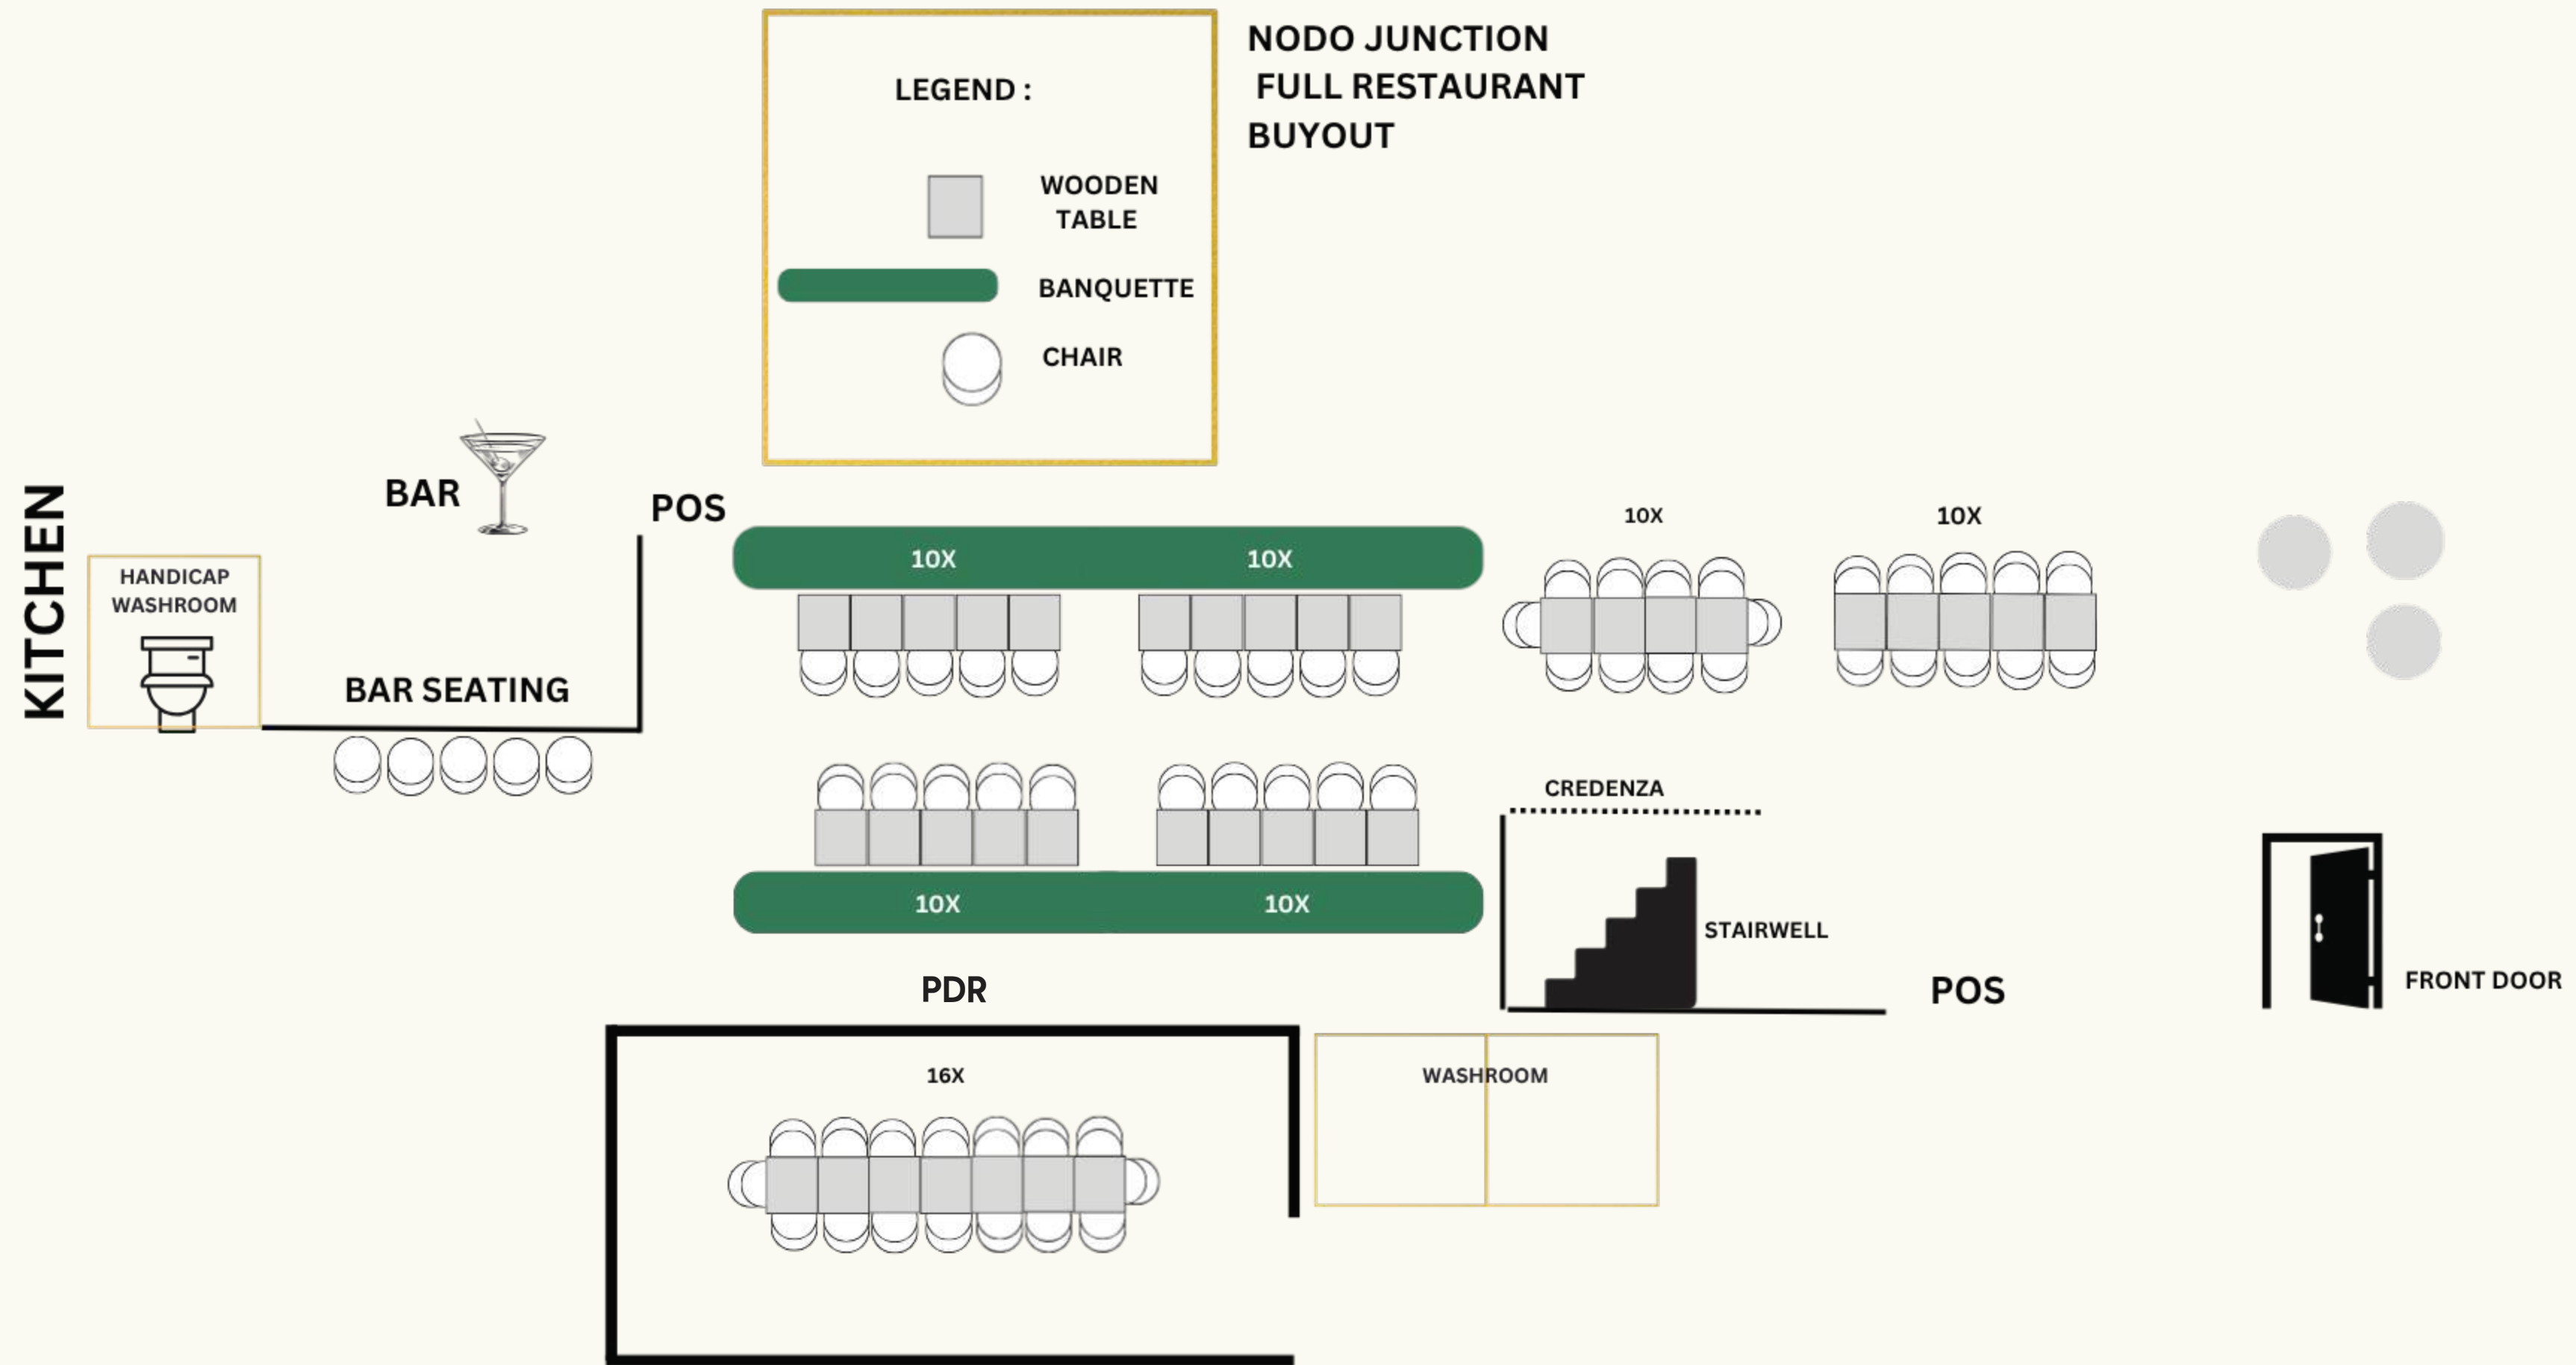

NODO EVENT SPACES

@NODORESTAURANT

NODO JUNCTION FLOORPLAN

MAIN LEVEL SPACE
 UP TO 70 GUESTS SEATED
 100+ GUESTS STANDING

PRIVATE DINING ROOM
 UP TO 16 GUESTS SEATED

PRIVATE DINING ROOM

NODO JUNCTION

OUR CHARMING, RUSTIC, SUB-LEVEL PRIVATE DINING ROOM IS OUTFITTED WITH A LONG, COMMUNAL HARVEST-STYLE TABLE, IDEAL FOR INTIMATE GROUPS OF UP TO 16-SEATED.

OUR DEEP, ALLEY-STYLE, OPEN-CONCEPT DINING ROOM, SHOWCASING CASUAL ELEMENTS OF ITALIANA, IS PERFECT FOR LARGER GROUP EVENTS.

HIGH VAULTED CEILINGS, TERRAZZO FLOORS, AND SALVAGED-DECOR, OUR MAIN-LEVEL SPACE IS OFFERED FOR PARTIAL AND FULL ROOM BUYOUTS OF UP TO 70-SEATED AND 100+ STANDING.

*La primavera
nel piatto:
Sapori freschi
e Vibranti*

CONTACT US

TO SECURE A DATE, PLEASE CONNECT TO LEARN MORE ABOUT OUR POLICIES AND PROCEDURES ACROSS ALL LOCATIONS

NODO JUNCTION

2885 DUNDAS ST W, TORONTO, ON, M6P 1Y9
NODO@NODOJUNCTION.CA
416 901 1559

@NODORESTAURANT