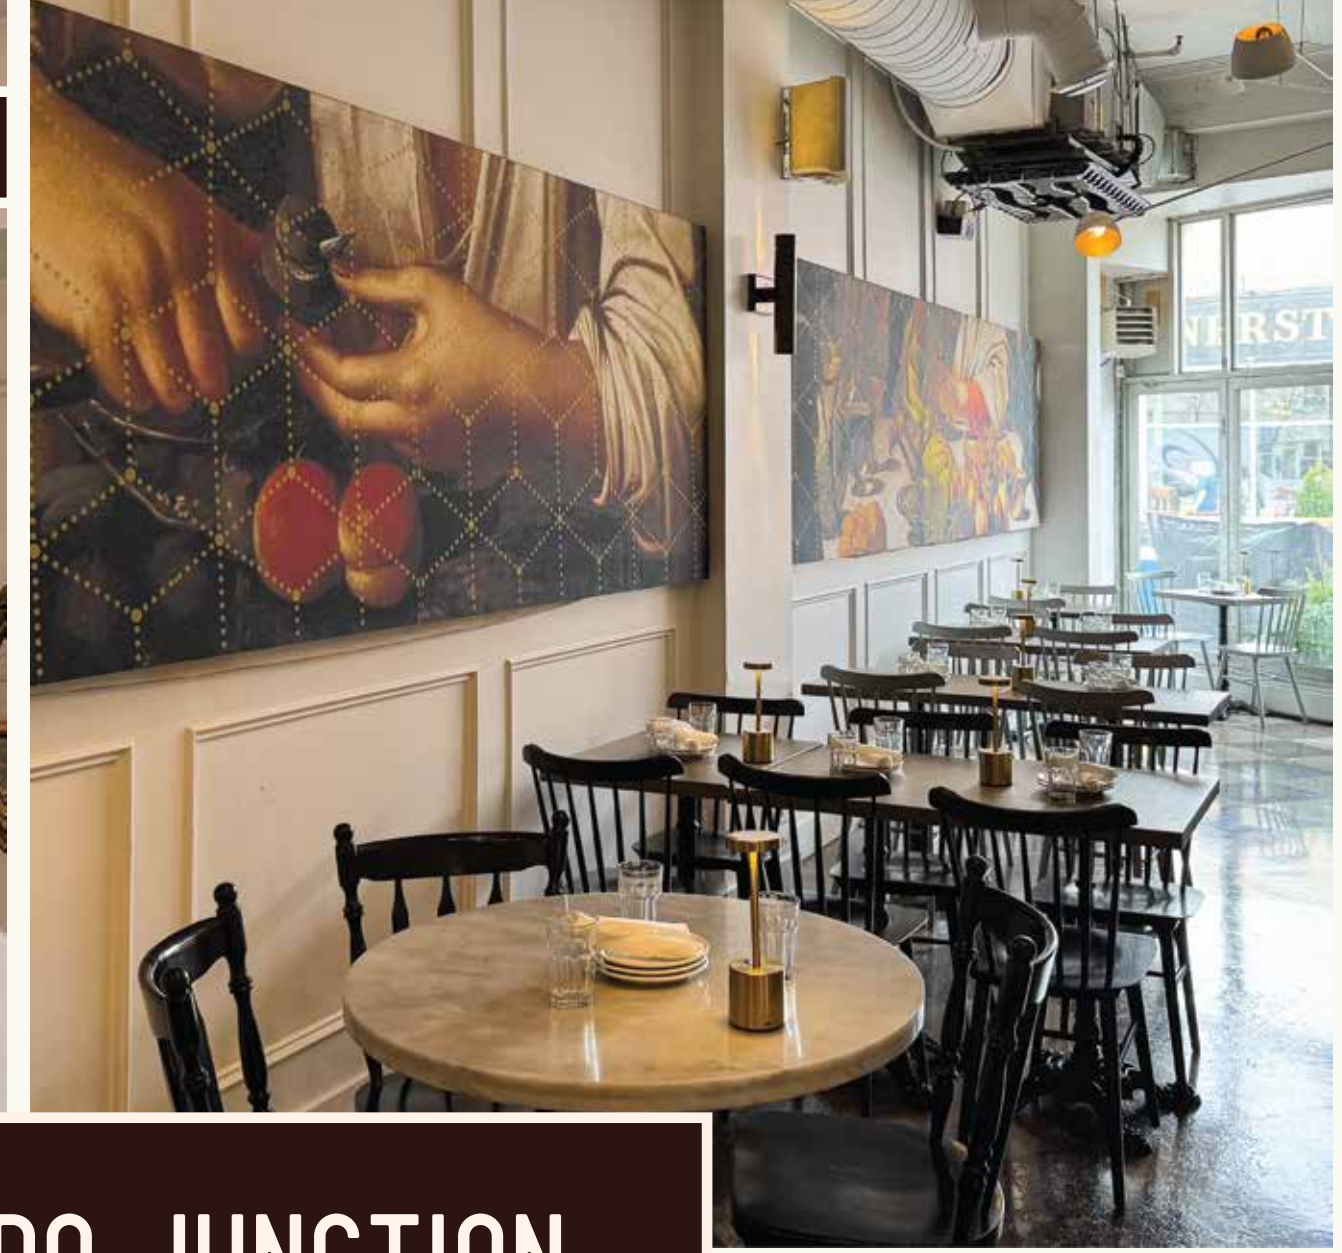

NODO EVENT SPACES

@NODORESTAURANT

NODO JUNCTION FLOORPLAN

MAIN LEVEL SPACE
 UP TO 70 GUESTS SEATED
 100+ GUESTS STANDING

PRIVATE DINING ROOM
 UP TO 16 GUESTS SEATED

PRIVATE DINING ROOM

NODO JUNCTION

OUR CHARMING, RUSTIC, SUB-LEVEL PRIVATE DINING ROOM IS OUTFITTED WITH A LONG, COMMUNAL HARVEST-STYLE TABLE, IDEAL FOR INTIMATE GROUPS OF UP TO 16-SEATED.

OUR DEEP, ALLEY-STYLE, OPEN-CONCEPT DINING ROOM, SHOWCASING CASUAL ELEMENTS OF ITALIANA, IS PERFECT FOR LARGER GROUP EVENTS.

HIGH VAULTED CEILINGS, TERRAZZO FLOORS, AND SALVAGED-DECOR, OUR MAIN-LEVEL SPACE IS OFFERED FOR PARTIAL AND FULL ROOM BUYOUTS OF UP TO 70-SEATED AND 100+ STANDING.