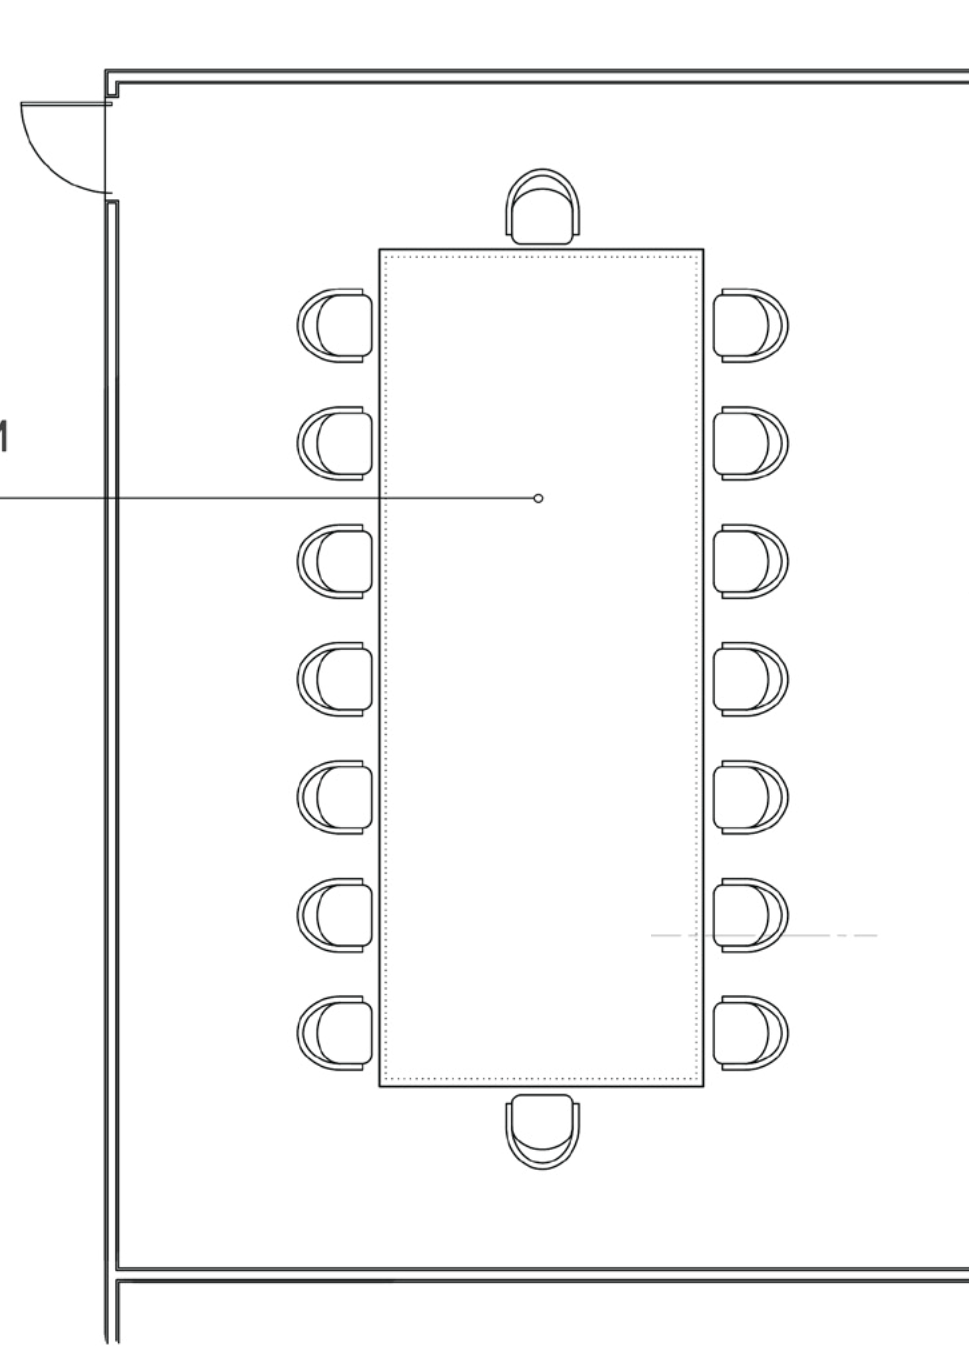

PRIVATE ROOM
16 SEATED

MAIN ROOM
70 SEATED