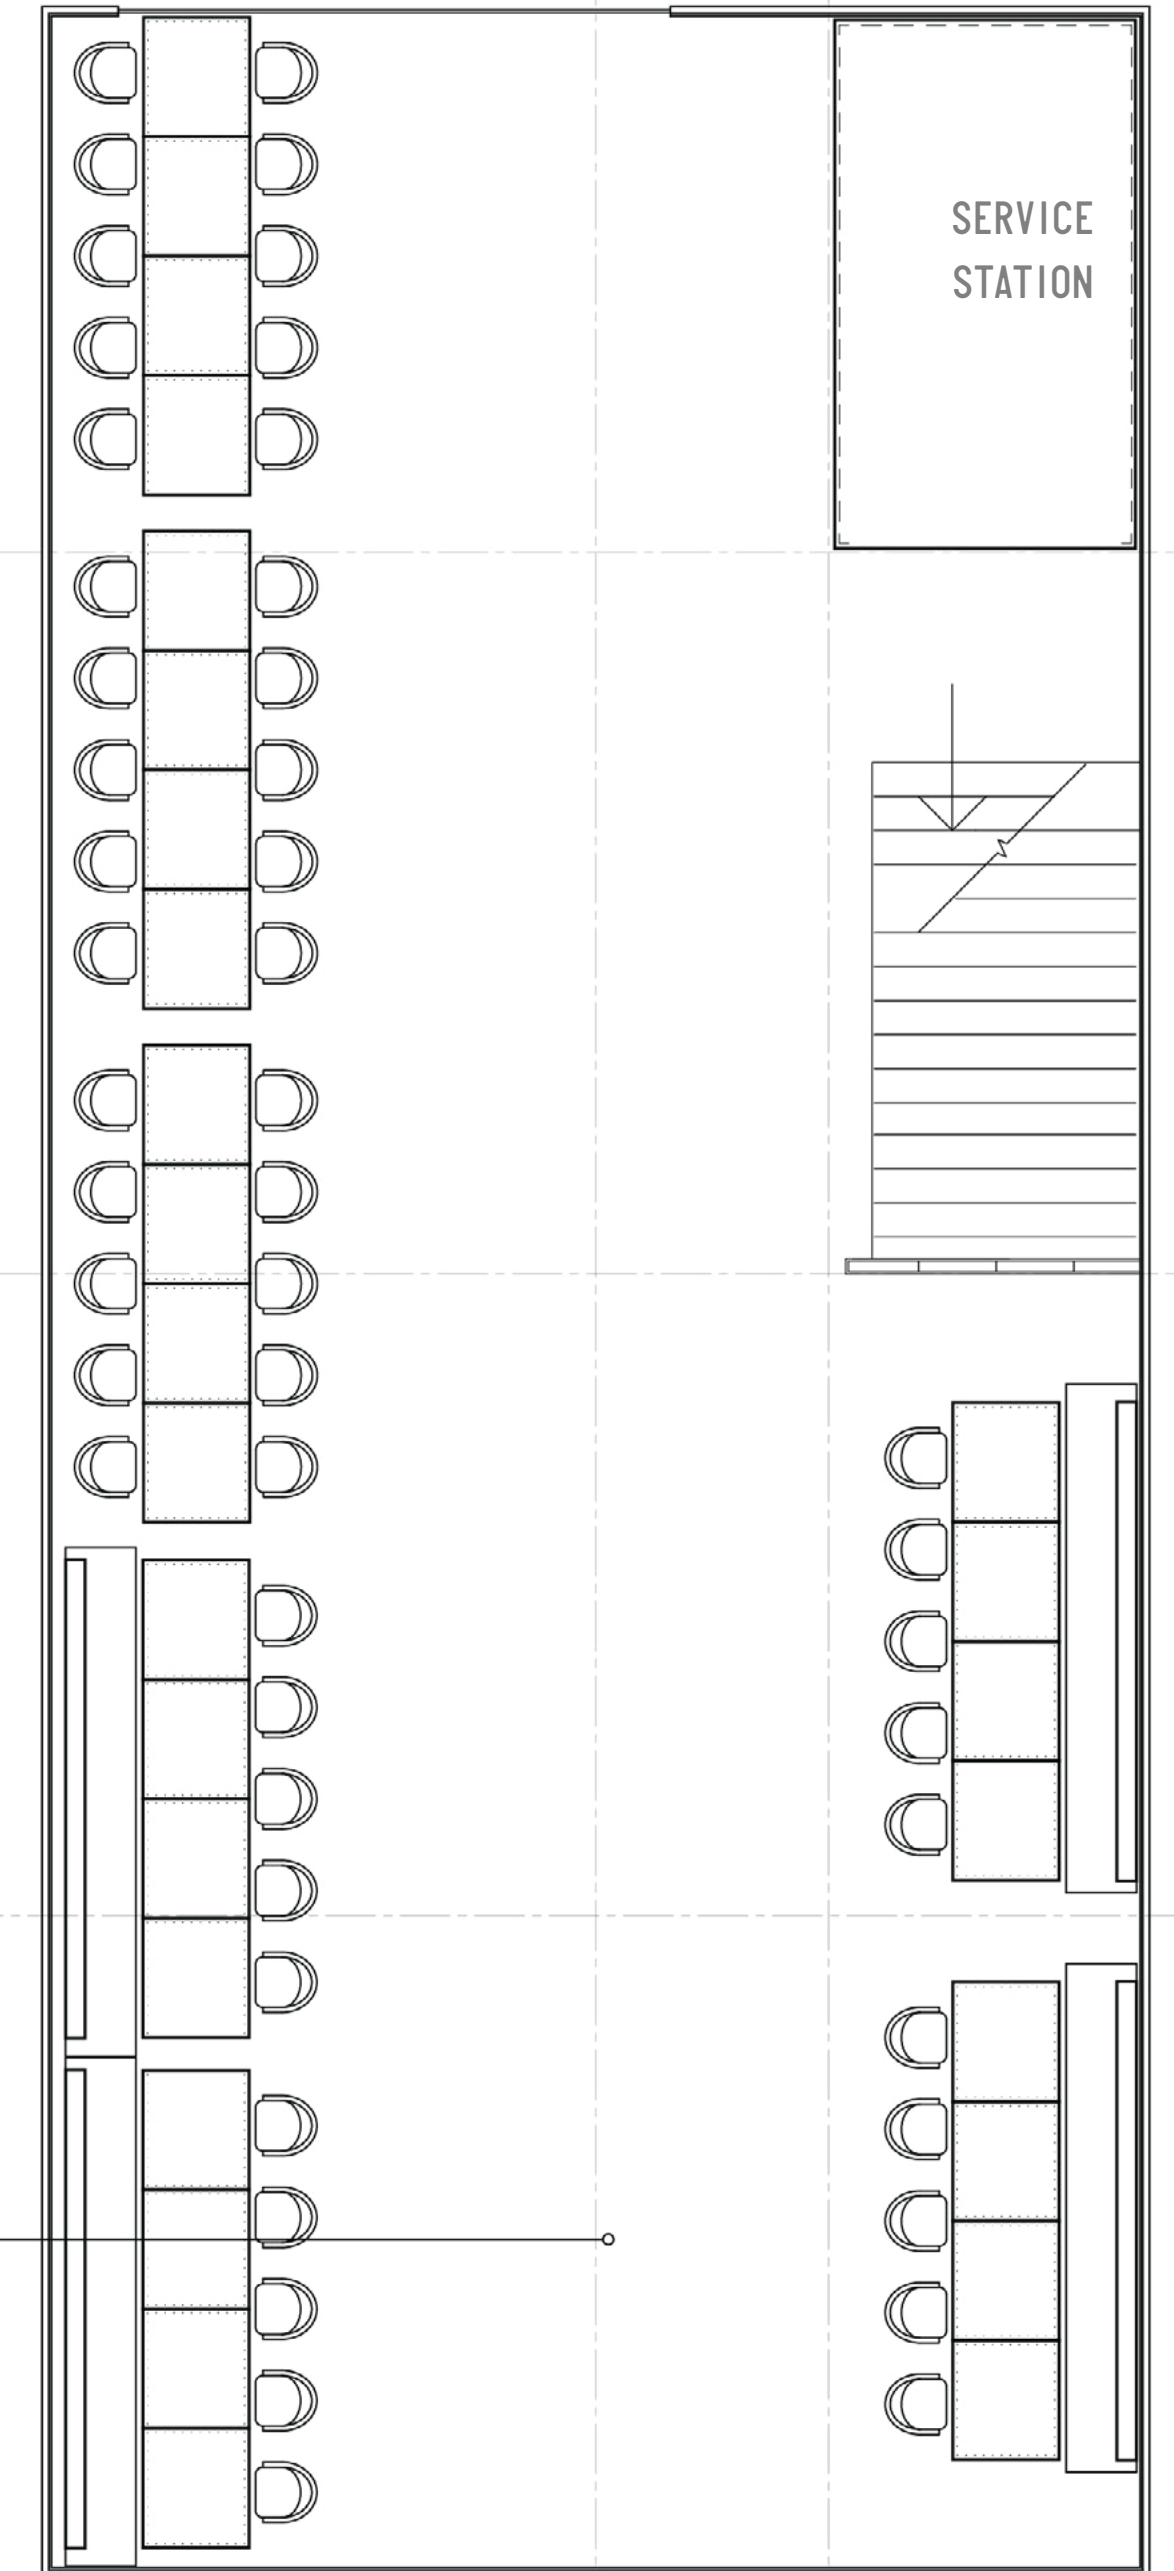


NODO

NODO JUNCTION
FLOOR PLAN

THE SPACE

NODO JUNCTION

OUR CHARMING, RUSTIC, SUB-LEVEL PRIVATE DINING ROOM IS OUTFITTED WITH A LONG, COMMUNAL HARVEST-STYLE TABLE, IDEAL FOR INTIMATE GROUPS OF UP TO 16-SEATED.

OUR DEEP, ALLEY-STYLE, OPEN-CONCEPT DINING ROOM, SHOWCASING CASUAL ELEMENTS OF ITALIANA, IS PERFECT FOR LARGER GROUP EVENTS. HIGH VAULTED CEILINGS, TERRAZZO FLOORS, AND SALVAGED-DECOR, OUR MAIN-LEVEL SPACE IS OFFERED FOR PARTIAL AND FULL ROOM BUYOUTS OF UP TO 70-SEATED, 100+ STANDING.

PRIVATE ROOM
16 SEATED

MAIN ROOM
70 SEATED

NODO JUNCTION
2885 DUNDAS ST. WEST
416-901-1559
NODO@NODOJUNCTION.CA